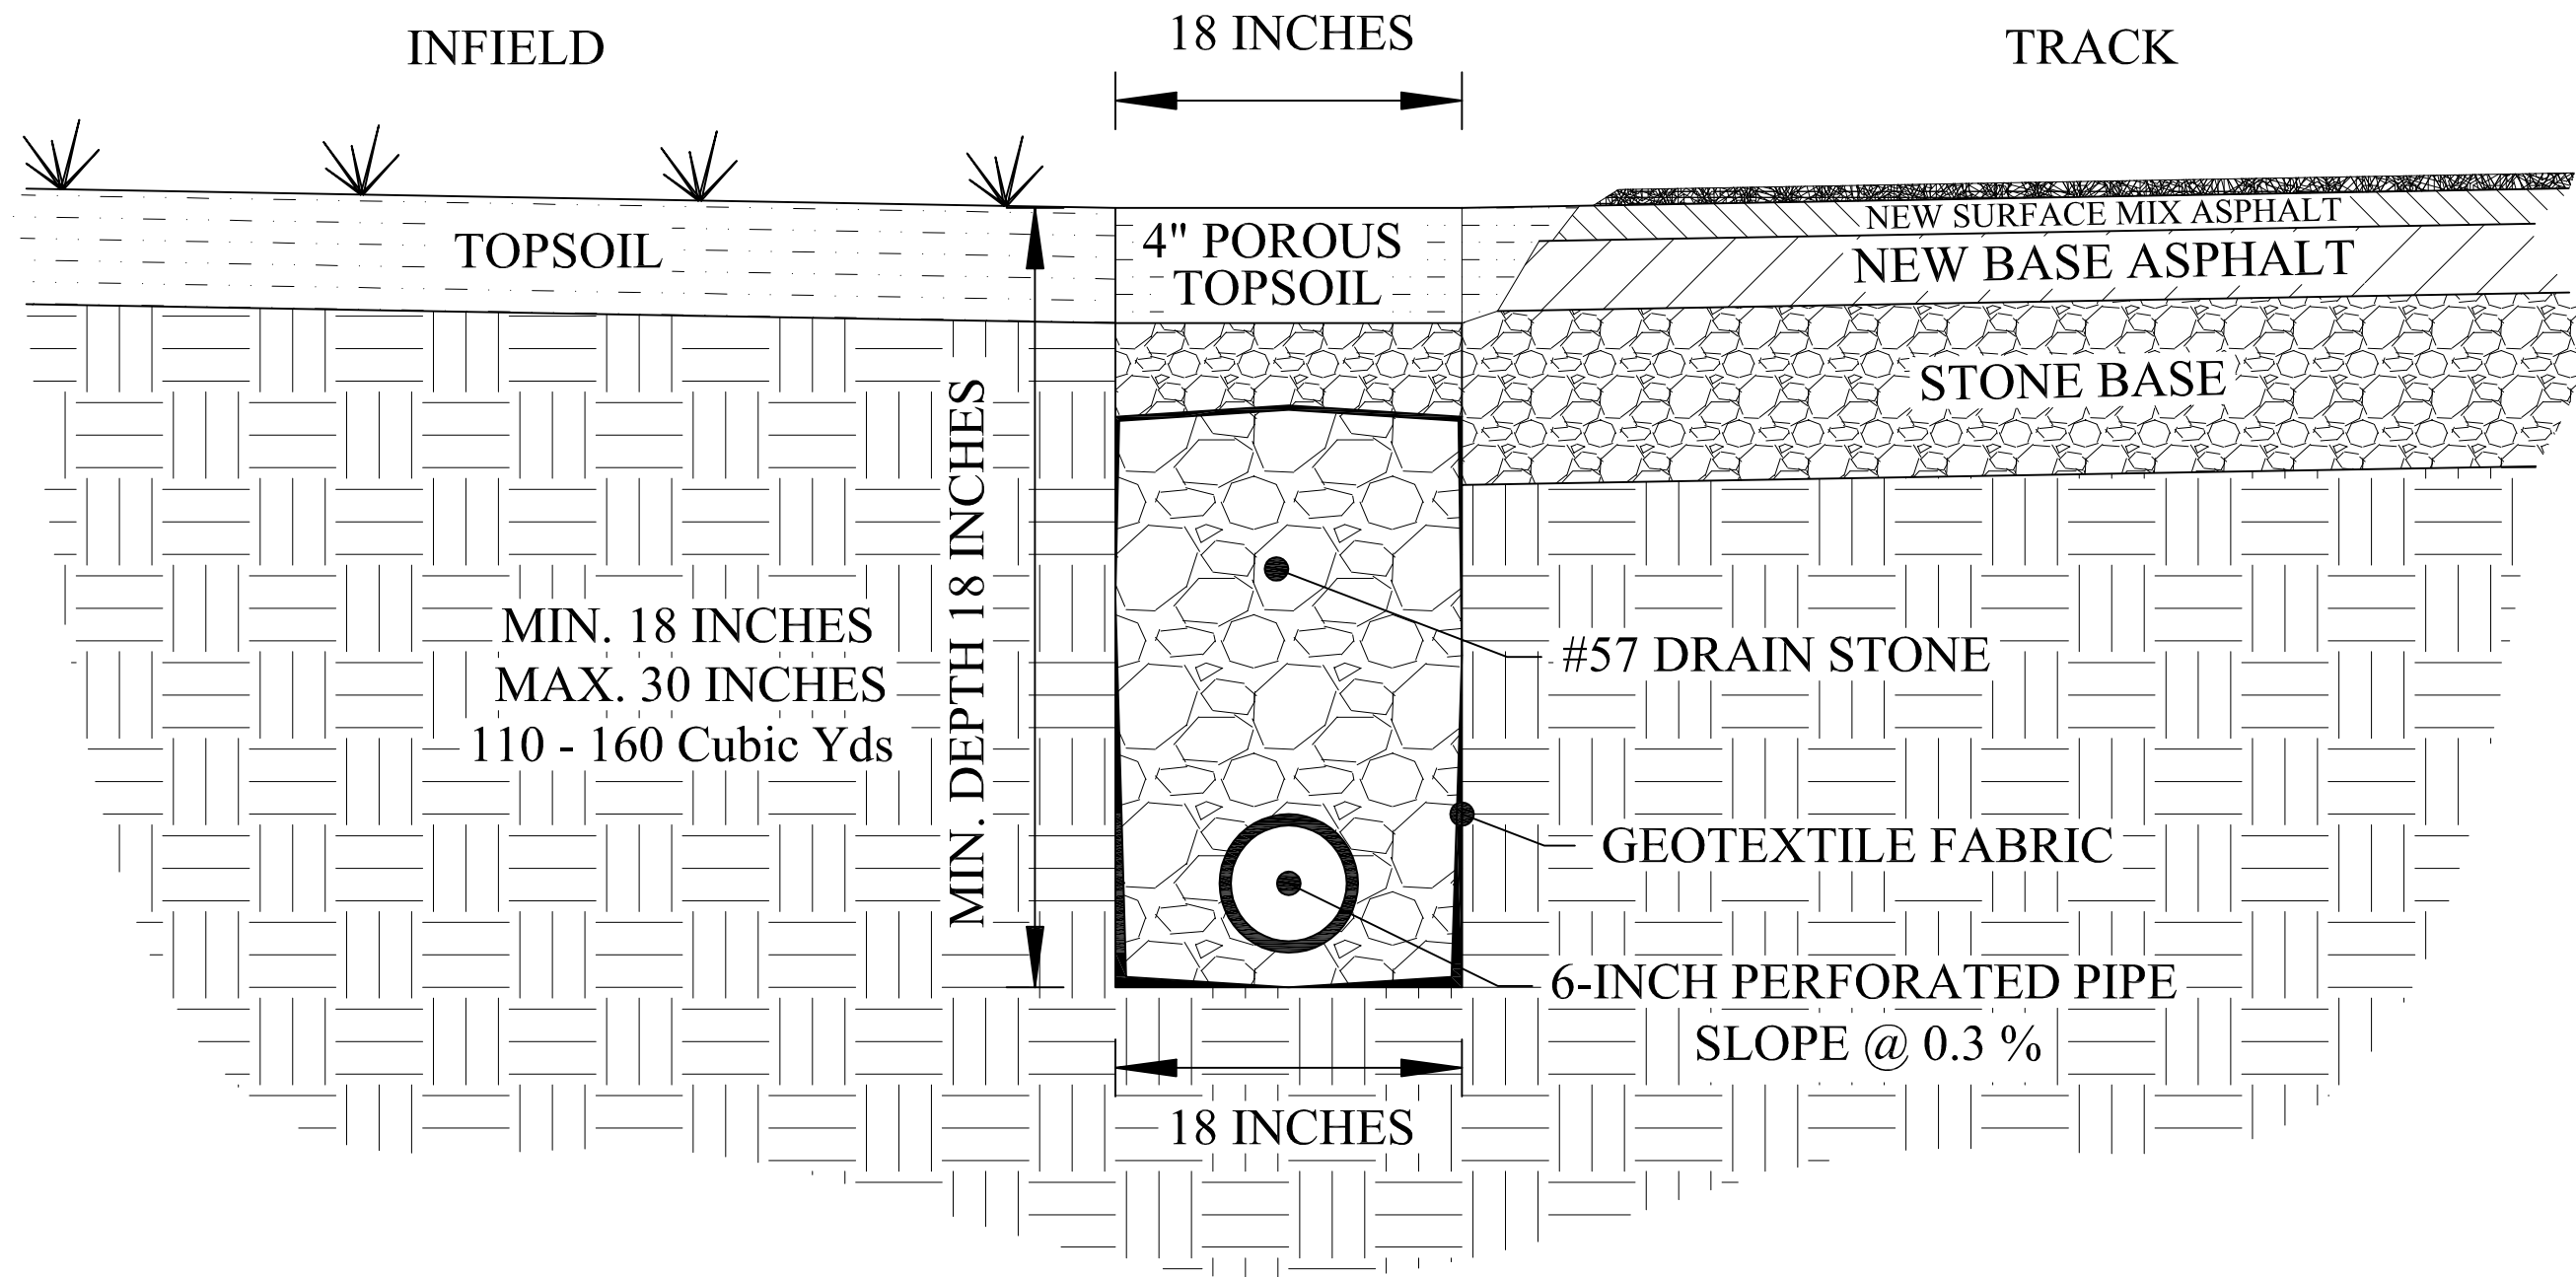

# TYPICAL FRENCH DRAIN SECTION

## INSTALL W/STONE LAYER CONNECTION TO PAVING BASE

**FRENCH DRAIN SECTION**

NOT TO  
SCALE

copyright © 2009 PRECISION SPORTS SURFACES, INC.  
3325 Lobban Place, Charlottesville, VA 22903  
PH: 434-971-9628, FAX: 434-971-1131 [precisionsurfaces.com](http://precisionsurfaces.com)